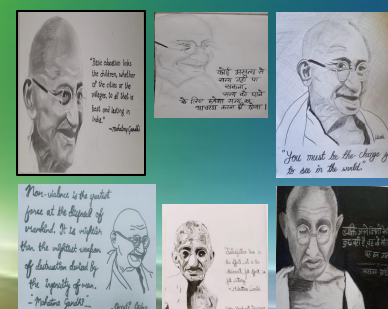

Kendriya Vidyalaya Khairagarh Raipur Region

Wishing you a Happy & Prosperous New Year

2021

Paper Craft

Warli Art

Face Mask

Clean India

Teachings

Our Teacher Our Heroes

Collage

Rakhi Making

Clay Modelling

Poster Making

Floor Art

Madhubani Painting

Patron - Mr. S.R. Kujur
Principal K. V. Khairagarh